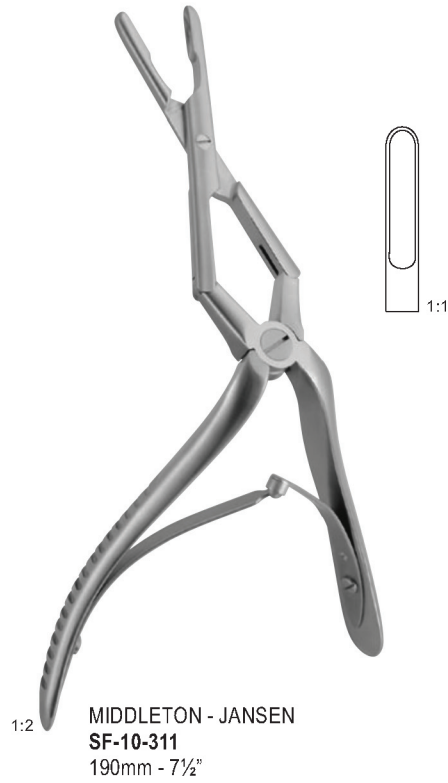

HOUSE  
SF-10-224  
spoon, strong curved  
spoon, slightly curves  
170 mm - 6 3/4"

1:2 **SF-10-237 - SF-10-240**  
KILLIAN  
130 mm - 5"

**SF-10-237**  
X = 35 mm

**SF-10-238**  
X = 50 mm

**SF-10-239**  
X = 75 mm

**SF-10-240**  
X = 90 mm

1:2 **LUC**  
**SF-10-245 - SF-10-248**  
200 mm - 8"

Fenestrated

**SF-10-245**  
Fig.1

**SF-10-246**  
Fig.2

Plain

**SF-10-247**  
Fig.1

**SF-10-248**  
Fig.2

1:2

MOLT  
SF-10-319  
for adults  
140 mm - 5½"

1:2

1:1

EVES  
SF-10-353  
280 mm - 11"

1:2

HENKE  
SF-10-418  
tonsil dissector  
230 mm - 9"

1:1