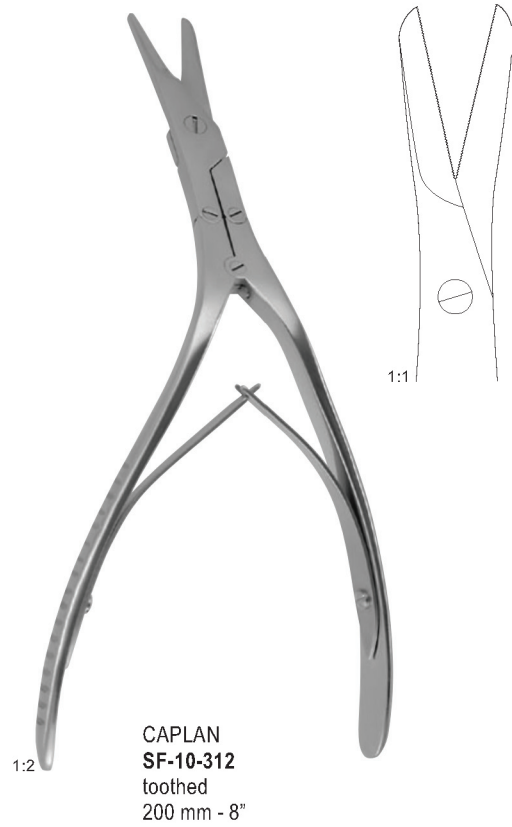

HARTMANN - NOYES  
SF-10-181  
X = 90 mm - 3 1/2"

HARTMANN - WEINGARTNER  
SF-10-182  
X = 85 mm - 3 1/4"

HARTMANN  
SF-10-183  
X = 85 mm - 3 1/4"  
2.0 mm Ø  
2.5 mm Ø  
3.0 mm Ø

STRUEMPEL  
SF-10-184  
X = 85 mm - 3 1/4"

HOUSE  
SF-10-224  
spoon, strong curved  
spoon, slightly curves  
170 mm - 6 3/4"

1:2 **SF-10-237 - SF-10-240**  
KILLIAN  
130 mm - 5"

**SF-10-237**  
X = 35 mm

**SF-10-238**  
X = 50 mm

**SF-10-239**  
X = 75 mm

**SF-10-240**  
X = 90 mm

1:2 **LUC**  
**SF-10-245 - SF-10-248**  
200 mm - 8"

Fenestrated

**SF-10-245**  
Fig.1

**SF-10-246**  
Fig.2

Plain

**SF-10-247**  
Fig.1

**SF-10-248**  
Fig.2

1:2

MOLT  
SF-10-319  
for adults  
140 mm - 5½"

1:2

1:1

EVES  
SF-10-353  
280 mm - 11"

1:2

HENKE  
SF-10-418  
tonsil dissector  
230 mm - 9"

1:1