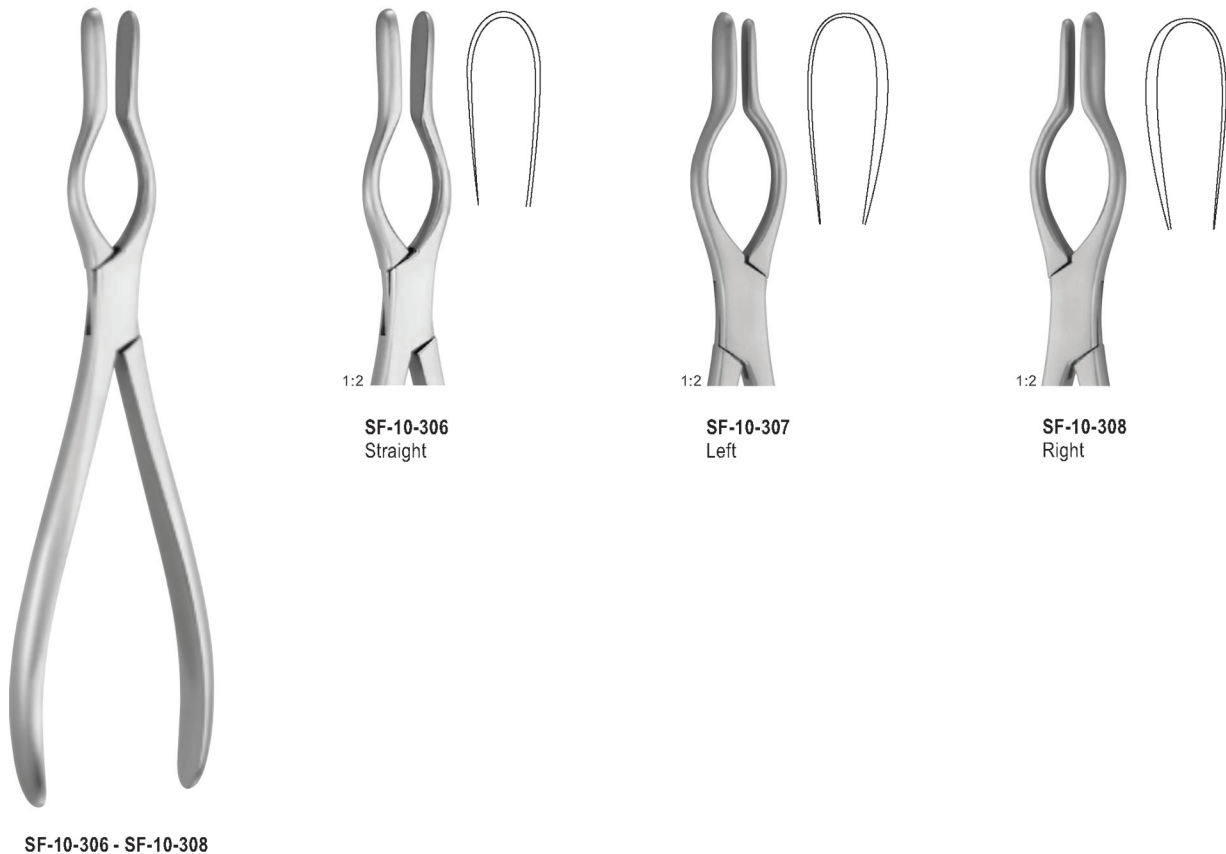

HOUSE  
SF-10-224  
spoon, strong curved  
spoon, slightly curves  
170 mm - 6 3/4"

1:2 **SF-10-237 - SF-10-240**  
KILLIAN  
130 mm - 5"

**SF-10-237**  
X = 35 mm

**SF-10-238**  
X = 50 mm

**SF-10-239**  
X = 75 mm

**SF-10-240**  
X = 90 mm

1:2 **LUC**  
**SF-10-245 - SF-10-248**  
200 mm - 8"

Fenestrated

**SF-10-245**  
Fig.1

**SF-10-246**  
Fig.2

Plain

**SF-10-247**  
Fig.1

**SF-10-248**  
Fig.2