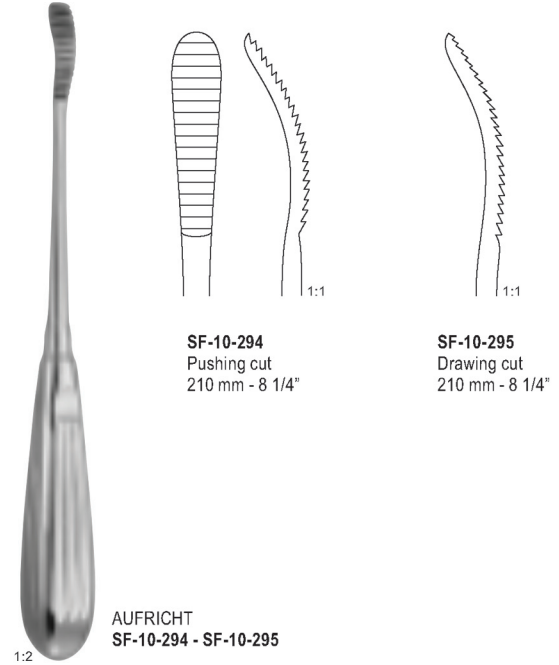

HARTMANN - NOYES  
SF-10-181  
X = 90 mm - 3 1/2"

HARTMANN - WEINGARTNER  
SF-10-182  
X = 85 mm - 3 1/4"

HARTMANN  
SF-10-183  
X = 85 mm - 3 1/4"  
2.0 mm Ø  
2.5 mm Ø  
3.0 mm Ø

STRUEMPEL  
SF-10-184  
X = 85 mm - 3 1/4"

HOUSE  
SF-10-224  
spoon, strong curved  
spoon, slightly curves  
170 mm - 6 3/4"

1:2 **SF-10-237 - SF-10-240**  
KILLIAN  
130 mm - 5"

**SF-10-237**  
X = 35 mm

**SF-10-238**  
X = 50 mm

**SF-10-239**  
X = 75 mm

**SF-10-240**  
X = 90 mm

1:2 **LUC**  
**SF-10-245 - SF-10-248**  
200 mm - 8"

Fenestrated

**SF-10-245**  
Fig.1

**SF-10-246**  
Fig.2

Plain

**SF-10-247**  
Fig.1

**SF-10-248**  
Fig.2

1:2

MOLT  
SF-10-319  
for adults  
140 mm - 5½"

1:2

1:1

EVES  
SF-10-353  
280 mm - 11"

1:2

HENKE  
SF-10-418  
tonsil dissector  
230 mm - 9"

1:1