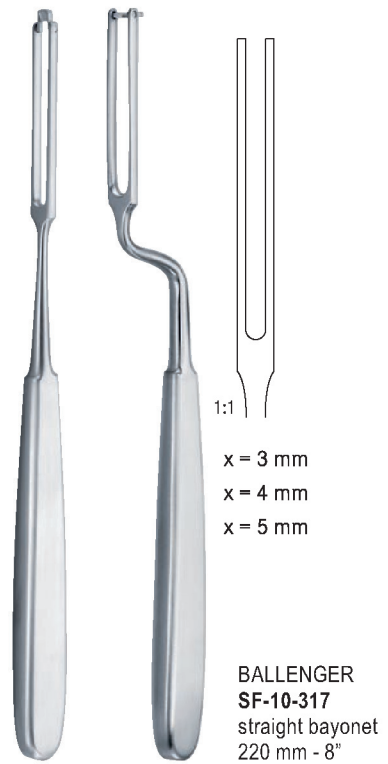

HOUSE  
SF-10-224  
spoon, strong curved  
spoon, slightly curves  
170 mm - 6 3/4"

1:2 **SF-10-237 - SF-10-240**  
KILLIAN  
130 mm - 5"

**SF-10-237**  
X = 35 mm

**SF-10-238**  
X = 50 mm

**SF-10-239**  
X = 75 mm

**SF-10-240**  
X = 90 mm

1:2 **LUC**  
**SF-10-245 - SF-10-248**  
200 mm - 8"

Fenestrated

**SF-10-245**  
Fig.1

**SF-10-246**  
Fig.2

Plain

**SF-10-247**  
Fig.1

**SF-10-248**  
Fig.2

1:2

MOLT  
SF-10-319  
for adults  
140 mm - 5½"

1:2

1:1

EVES  
SF-10-353  
280 mm - 11"

1:2

HENKE  
SF-10-418  
tonsil dissector  
230 mm - 9"

1:1

1:2

HENKE  
SF-10-419  
tonsil dissector  
230 mm - 9"

1:1

1:2

HURD  
SF-10-420  
tonsil dissector  
225 mm - 8 3/4"

SF-10-296 - 205  
200 mm - 8"