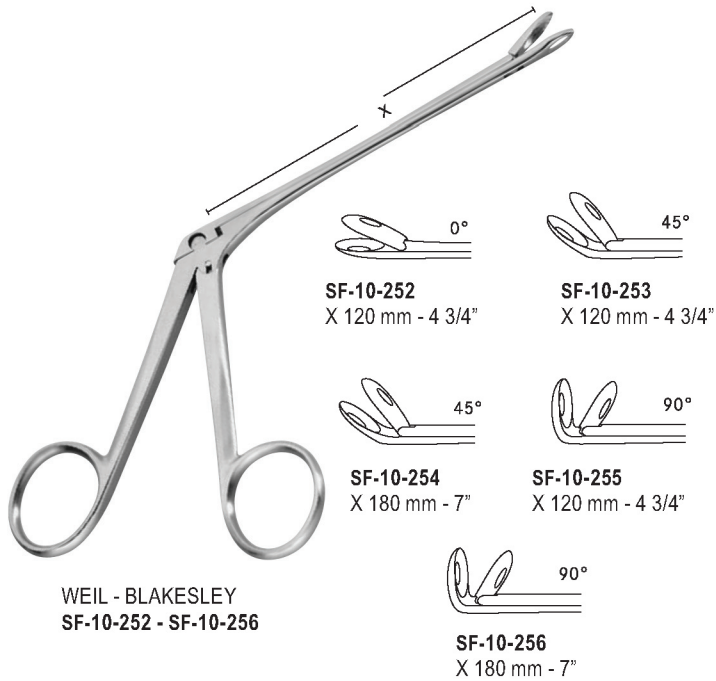

HARTMANN - NOYES  
SF-10-181  
X = 90 mm - 3 1/2"

HARTMANN - WEINGARTNER  
SF-10-182  
X = 85 mm - 3 1/4"

HARTMANN  
SF-10-183  
X = 85 mm - 3 1/4"  
2.0 mm Ø  
2.5 mm Ø  
3.0 mm Ø

STRUEMPEL  
SF-10-184  
X = 85 mm - 3 1/4"

HOUSE  
SF-10-224  
spoon, strong curved  
spoon, slightly curves  
170 mm - 6 3/4"

1:2 **SF-10-237 - SF-10-240**  
KILLIAN  
130 mm - 5"

**SF-10-237**  
X = 35 mm

**SF-10-238**  
X = 50 mm

**SF-10-239**  
X = 75 mm

**SF-10-240**  
X = 90 mm

1:2 **LUC**  
**SF-10-245 - SF-10-248**  
200 mm - 8"

Fenestrated

**SF-10-245**  
Fig.1

**SF-10-246**  
Fig.2

Plain

**SF-10-247**  
Fig.1

**SF-10-248**  
Fig.2

1:2

MOLT  
SF-10-319  
for adults  
140 mm - 5½"

1:2

1:1

EVES  
SF-10-353  
280 mm - 11"

1:2

HENKE  
SF-10-418  
tonsil dissector  
230 mm - 9"

1:1